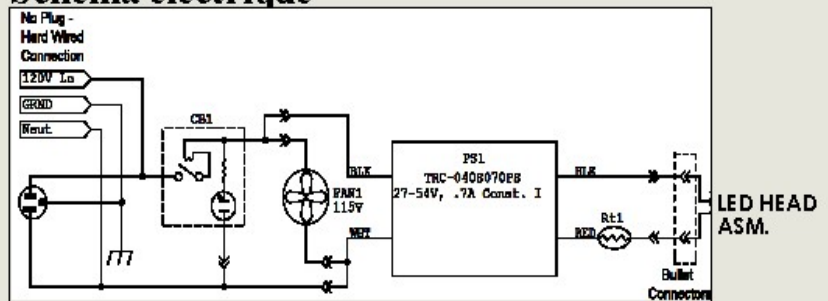

LED VERSA LIGHT™ MODEL 450-1

ELECTRICAL SCHEMATIC Schéma électrique

ITEM NO.	PART NUMBER	DESCRIPTION	QTY.
1	VL5001	VERSA LIGHT CABINET	1
2	VL2003	115 VAC SWITCH	1
3	VL5008	4' POWER CORD 110V	1
4	VL5002	AIR DEFLECTOR	1
5	VL4001	TUBE SPRING	1
6	VL5073	FLEX TUBE ASM	1
7	VL5053	115V LED FAN ASM	1
8	VL5100	ALTERNATE HEAD FOR 450 1485 LUMENS	1
9	VL8085	LED DRIVER ASM	1
10	VL8083	WIRING HARNESS	1
11	VL5003	COVER PLATE	1
12	VL5077	450 REPLACEMENT BULB SHIELD KIT	1
13	VL4084	HOLD DOWN, HEAT SINK	1

LED Versa Light® Installation Guide

MODEL 450 -1

Guide d'Installation

Mounting Instructions/Documentation pour Monter

➔ Important!

**HARD WIRE APPLICATIONS
MUST BE INSTALLED BY
QUALIFIED ELECTRICIAN**

115VAC/ .46 AMPS/60HZ
VOLTAGE

For proper operation LED
Versa Light must be mounted
at least 66" from floor (see
figure).

Contact manufacturer for
alternate mounting
procedures.

(4) installer supplied wall
fasteners are required.

➔ Important!

**DOIVENT ÊTRE INSTALLÉS
PAR ÉLECTRICIEN
QUALIFIÉ**

Tous voltages en plus de 120
VAC

Tous modèles

Pour fonctionnement correct, il
faut monter LED Versa Light
au moins 168 cm du plancher
(Voyez l'illustration)