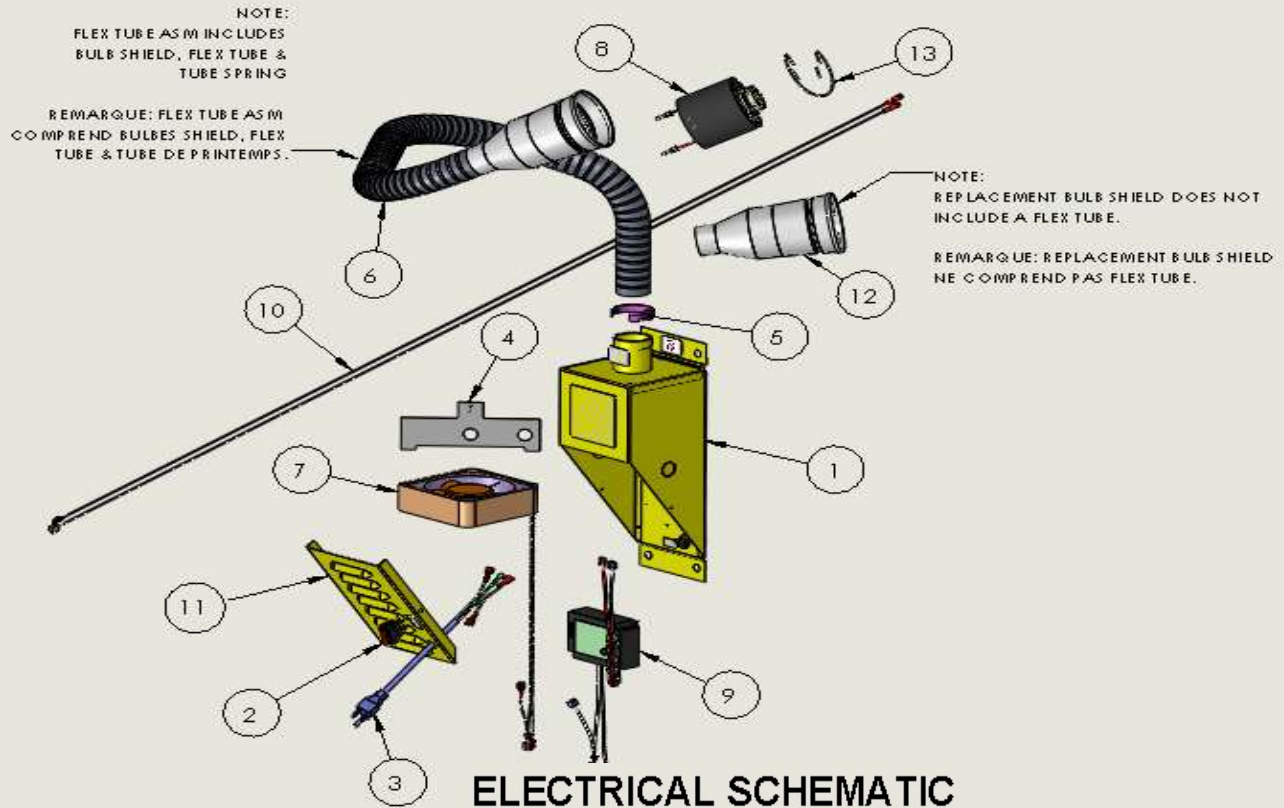

LED VERSA LIGHT™ MODEL 450-1

ELECTRICAL SCHEMATIC Schéma électrique

ITEM NO.	PART NUMBER	DESCRIPTION	QTY.
1	VL5001	VERSA LIGHT CABINET	1
2	VL2003	115 VAC SWITCH	1
3	VL5008	4' POWER CORD 110V	1
4	VL5002	AIR DEFLECTOR	1
5	VL4001	TUBE SPRING	1
6	VL5073	FLEX TUBE ASM	1
7	VL5053	115V LED FAN ASM	1
8	VL5100	ALTERNATE HEAD FOR 450 1485 LUMENS	1
9	VL8085	LED DRIVER ASM	1
10	VL8083	WIRING HARNESS	1
11	VL5003	COVER PLATE	1
12	VL5077	450 REPLACEMENT BULB SHIELD KIT	1
13	VL4084	HOLD DOWN, HEAT SINK	1

LED Versa Light® Installation Guide

MODEL 450 -1

Guide d'Installation

Mounting Instructions/Documentation pour Monter

➔ Important!

**HARD WIRE APPLICATIONS
MUST BE INSTALLED BY
QUALIFIED ELECTRICIAN**

115VAC/ .46 AMPS/60HZ
VOLTAGE

For proper operation LED
Versa Light must be mounted
at least 66" from floor (see
figure).

Contact manufacturer for
alternate mounting
procedures.

(4) installer supplied wall
fasteners are required.

➔ Important!

**DOIVENT ÊTRE INSTALLÉS
PAR ÉLECTRICIEN
QUALIFIÉ**

Tous voltages en plus de 120
VAC

Tous modèles

Pour fonctionnement correct, il
faut monter LED Versa Light
au moins 168 cm du plancher
(Voyez l'illustration)